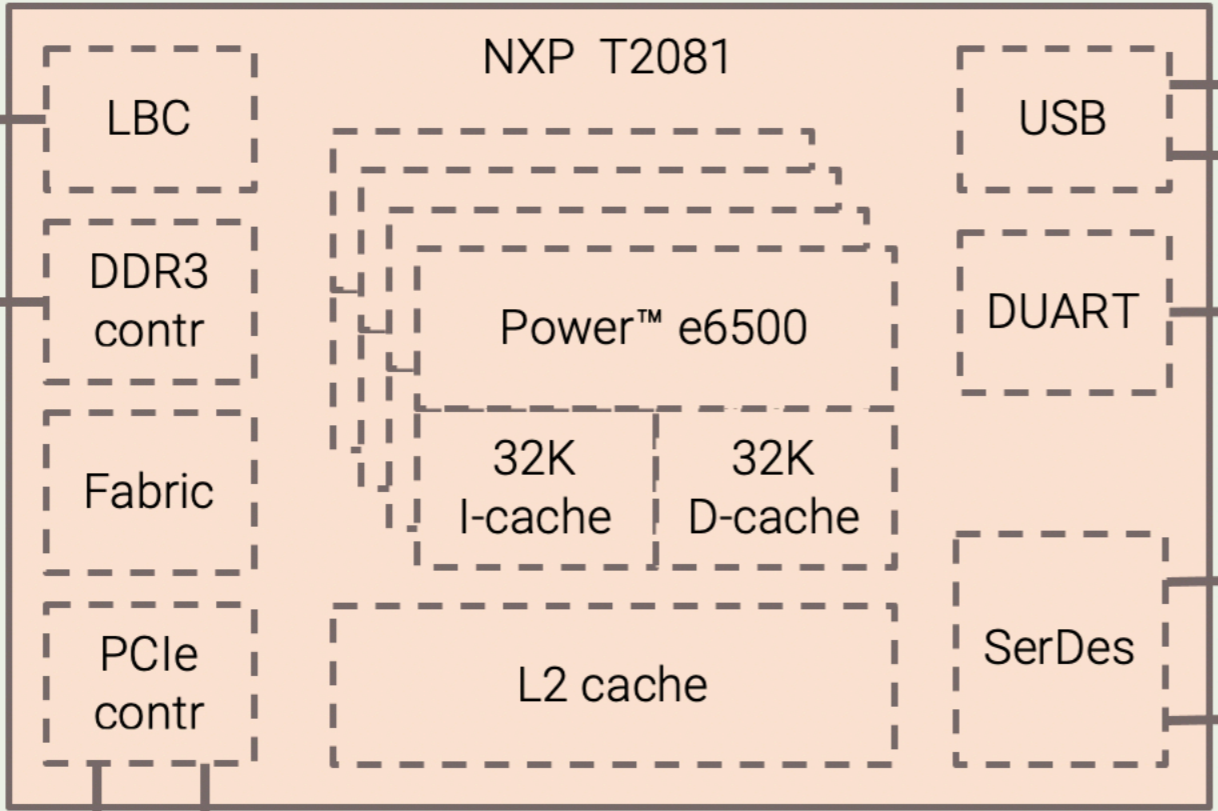

FPGA

DDR3L

DDR3L

Transceiver

Phy

Mag

Phy

Mag

PEX8619  
PCIe switch

SATA

XMC

P0

P1

P2

8x GPIO

USB 2.0

USB 2.0

RS-232/422

RS-232/422

1000BASE-T

1000BASE-T

SATA

2 x4 PCIe

XMC I/O

x4 PCIe

x4 PCIe

XMC